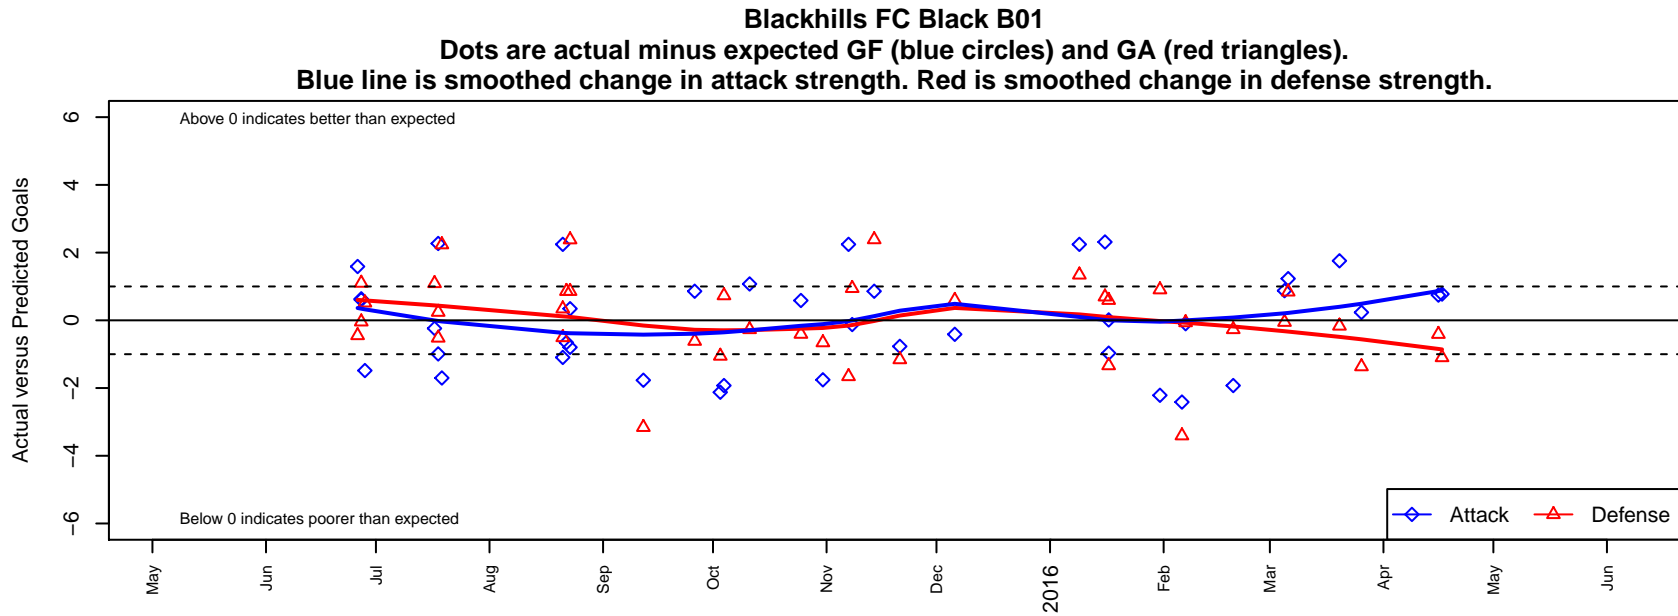

Blackhills FC Black B01

Blackhills FC
 Olympia, WA
 B01 total strength=1147
 attack=5.23 defense=2.11
 fall league = RCL B01 Div 4
 spr league = Win RCL B01 Div 4

alt names used:
 Blackhills FC B01 Black A
 Blackhills FC 01 Black
 Blackhills FC B01 Black
 Blackhills FC B 01 Black A
 BLACKHILLS FC B 01 BLACK (WA)
 Blackhills FC B 01 Black A
 Blackhills FC B 01 Black A

**attack and defense variance (black dot)
relative to other teams
and top 10 in region**

**attack and defense rating
relative to others at age
and all opponents in last 13 months**

Performance relative to 13 month average