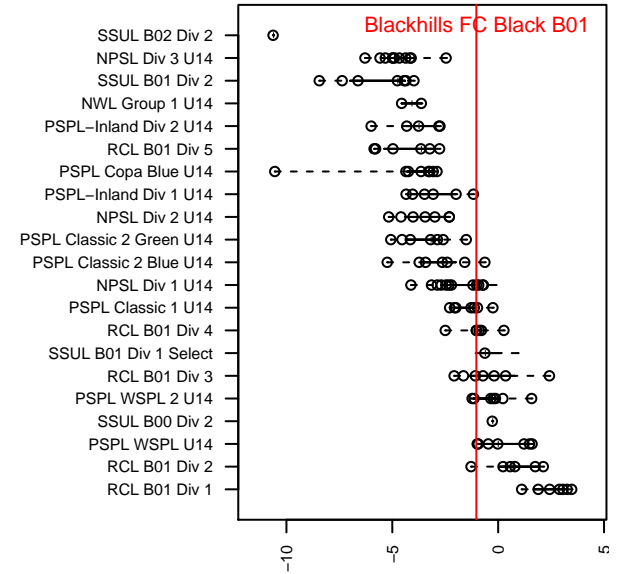

Blackhills FC Black B01

Blackhills FC
 Olympia, WA
 B01 total strength=1147
 attack=5.23 defense=2.11
 fall league = RCL B01 Div 4
 spr league = Win RCL B01 Div 4

alt names used:
 Blackhills FC B01 Black A
 Blackhills FC 01 Black
 Blackhills FC B01 Black
 Blackhills FC B 01 Black A
 BLACKHILLS FC B 01 BLACK (WA)
 Blackhills FC B 01 Black A
 Blackhills FC B 01 Black A

Venues played:
 2015 Capital Cup BU14 Silver
 2015 KITG BU14 Green
 2015 REDAPT Cup Silver U14
 2015 RCL B01 Div 4
 2015 Win RCL B01 Div 4
 2015 PacNW Winter Classic Premier II U14
 2015 WYS Presidents Cup B01 Division 2

**attack and defense variance (black dot)
relative to other teams
and top 10 in region**

**attack and defense rating
relative to others at age
and all opponents in last 13 months**

Performance relative to 13 month average